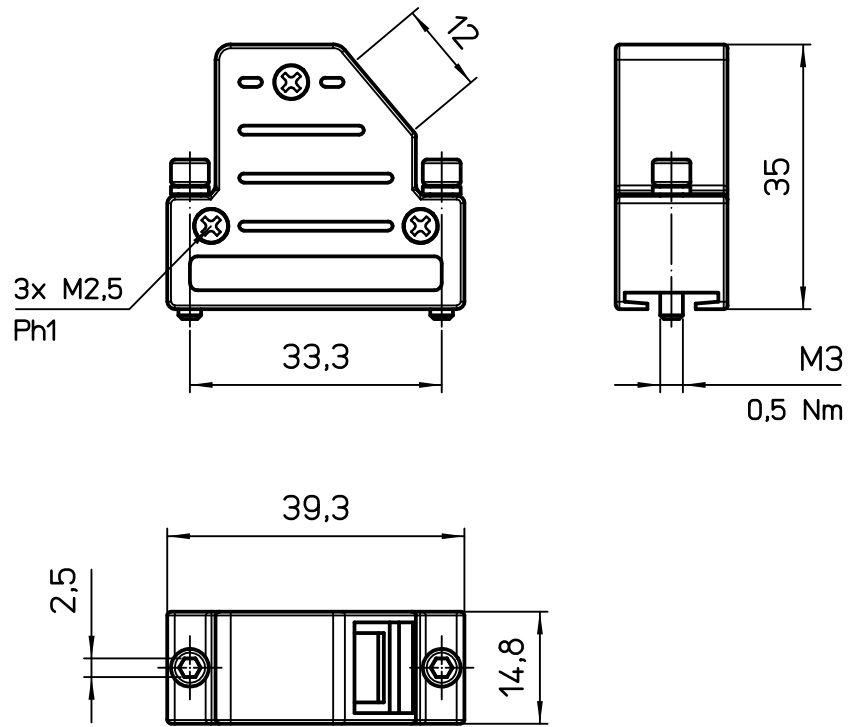

A

A

Diritti riservati All rights reserved

B

B

C

C

REV.	DATE	SIGNATURE		
Dimensions in mm		Simplified representation with dimensions without tolerance		
Original Size A4		MPTAO 15 D-Sub metal housing, 15P, side entry, with M3 fixing screws	Scale 1:1	
Date 01/03/22				
Sign. S. Diasparra				